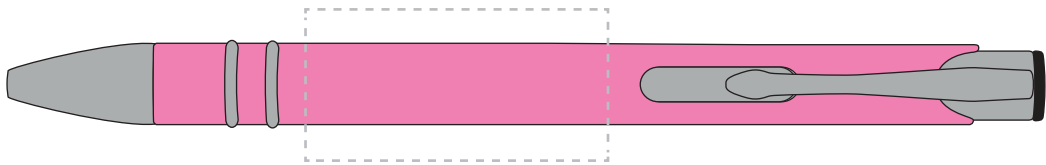

Your Ref:	Quantity:	Product Code: TPC730901
Our Ref:	Version: 1	Product Colour: PINK

PRINTING CONCERNS:

We stock this item in the following colours

**PANTONE REFERENCE(S)**

● Engrave

ARTWORK SCALE 100%

ARTWORK SCALE 100%
 Rotary Engrave Area:
 40mm x 20mm

Product Image for visualisation
 - colours may vary

The dashed line is to demonstrate print area and will not appear on your printed item

PLEASE NOTE:

- All colours including print and product are for visual purposes only and should not be regarded as the actual colour of the product and print.
- Some products may vary from batch to batch and may differ from previous orders.
- The colour and texture of a product can also have an effect on the final print colour.
- By approving this order we accept that you understand these terms.